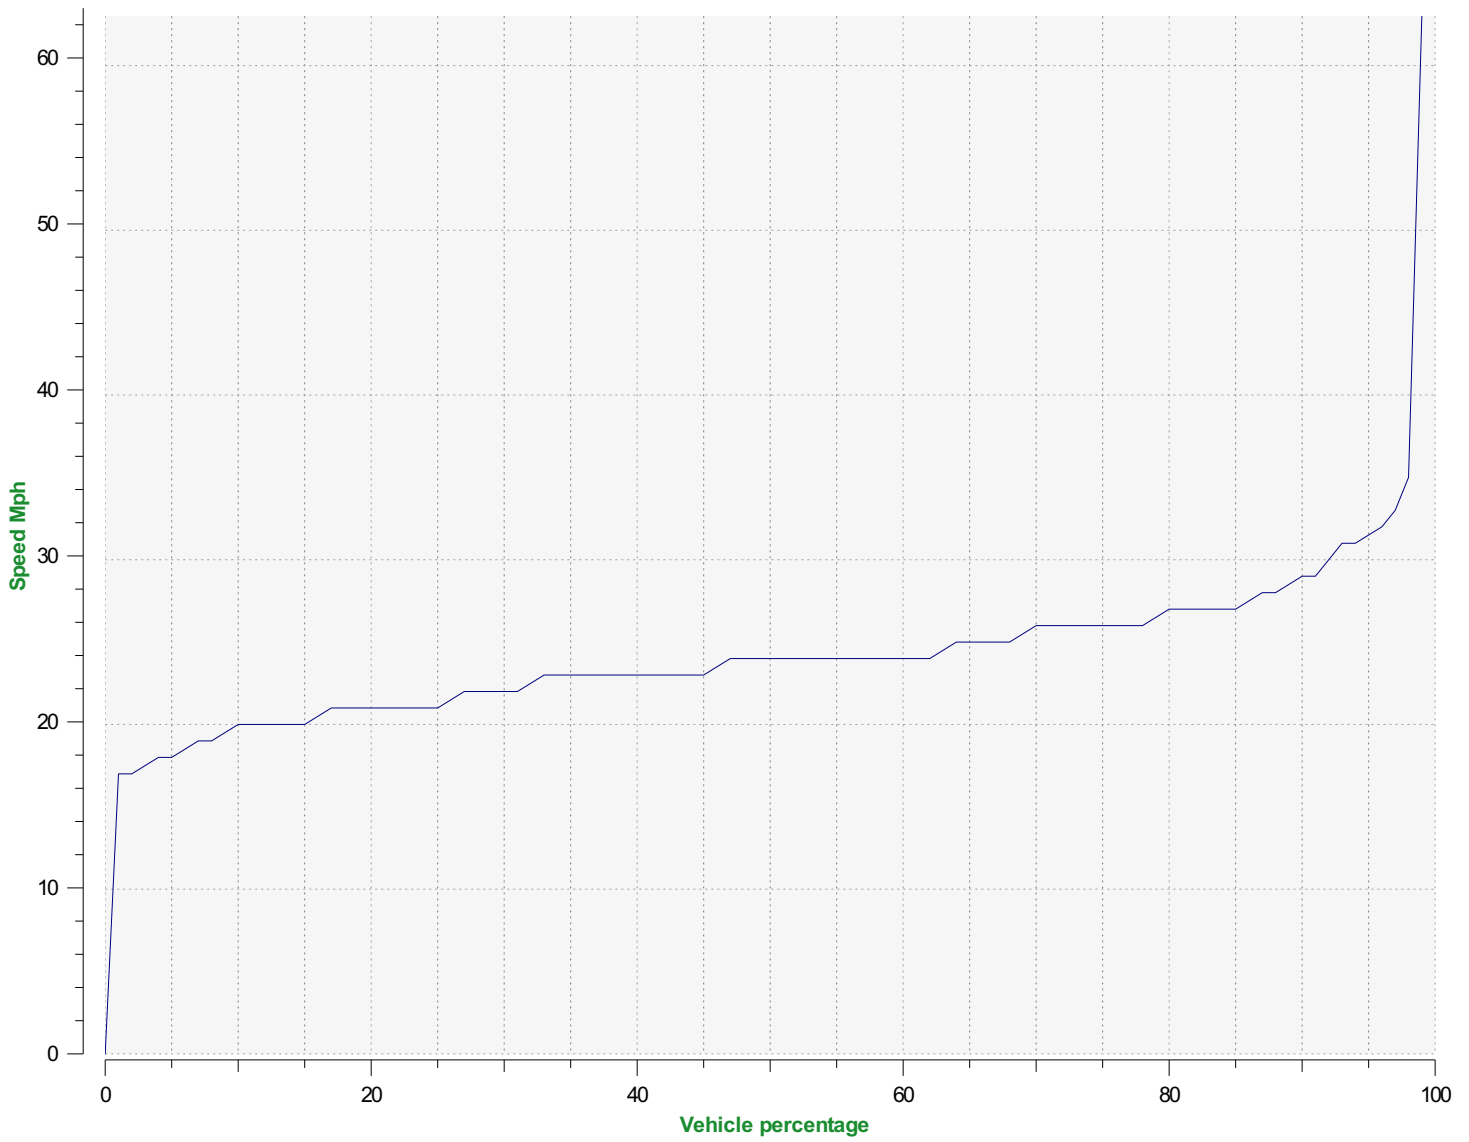

Outgoing vehicles

Start date: Tuesday, April 9, 2019 1:30 PM
End date: Sunday, May 5, 2019 2:30 PM

Location: Wood End

Comments: Incoming direction heading out of the village,
viewing the SID data.
Outgoing direction heading into the village,
not viewing the SID data.
Fastest speed: 77mph on 18.4.19

Speed percentiles (incoming)

V30: 21.00Mph **V50:** 23.00Mph **V85:** 26.00Mph

Start date: Tuesday, April 9, 2019 1:30 PM
End date: Sunday, May 5, 2019 2:30 PM

Location: Wood End

Comments: Incoming direction heading out of the village,
viewing the SID data.
Outgoing direction heading into the village,
not viewing the SID data.
Fastest speed: 77mph on 18.4.19

Speed percentile(outgoing)

V30: 22.00Mph **V50:** 24.00Mph **V85:** 27.00Mph

Start date: Tuesday, April 9, 2019 1:30 PM
End date: Sunday, May 5, 2019 2:30 PM

Location: Wood End

Comments: Incoming direction heading out of the village,
viewing the SID data.
Outgoing direction heading into the village,
not viewing the SID data.
Fastest speed: 77mph on 18.4.19