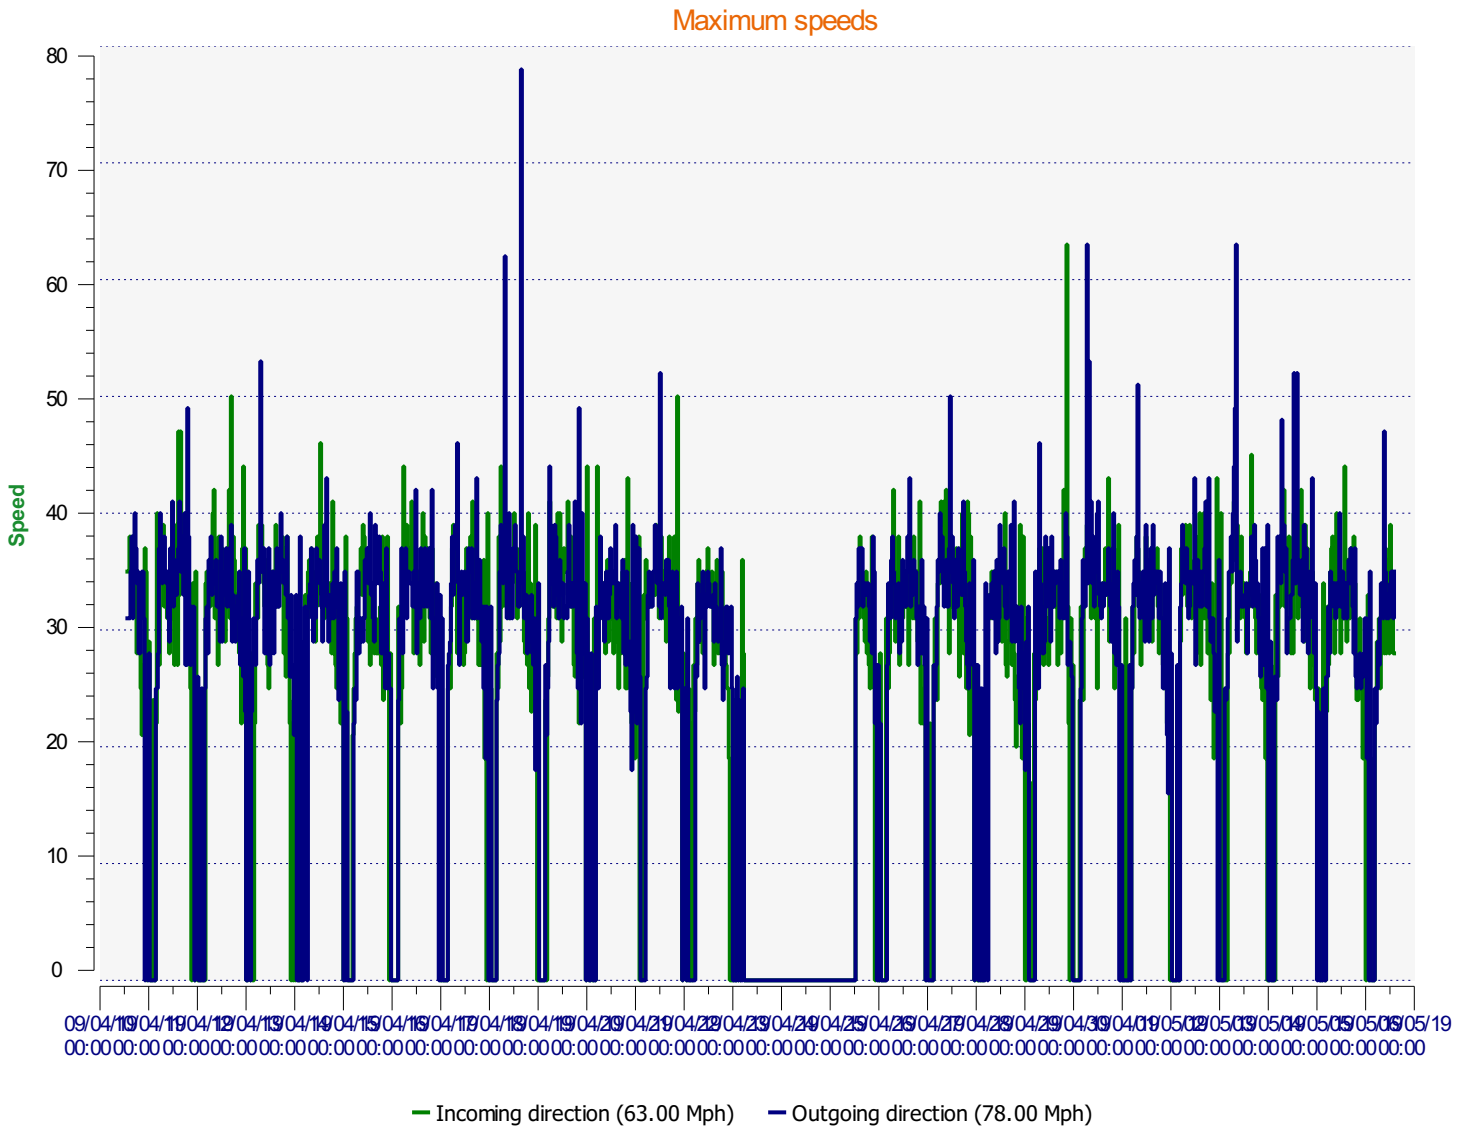

Start date: Tuesday, April 9, 2019 1:30 PM
End date: Sunday, May 5, 2019 2:30 PM

Location: Wood End

Comments: Incoming direction heading out of the village,
viewing the SID data.
Outgoing direction heading into the village,
not viewing the SID data.
Fastest speed: 77mph on 18.4.19