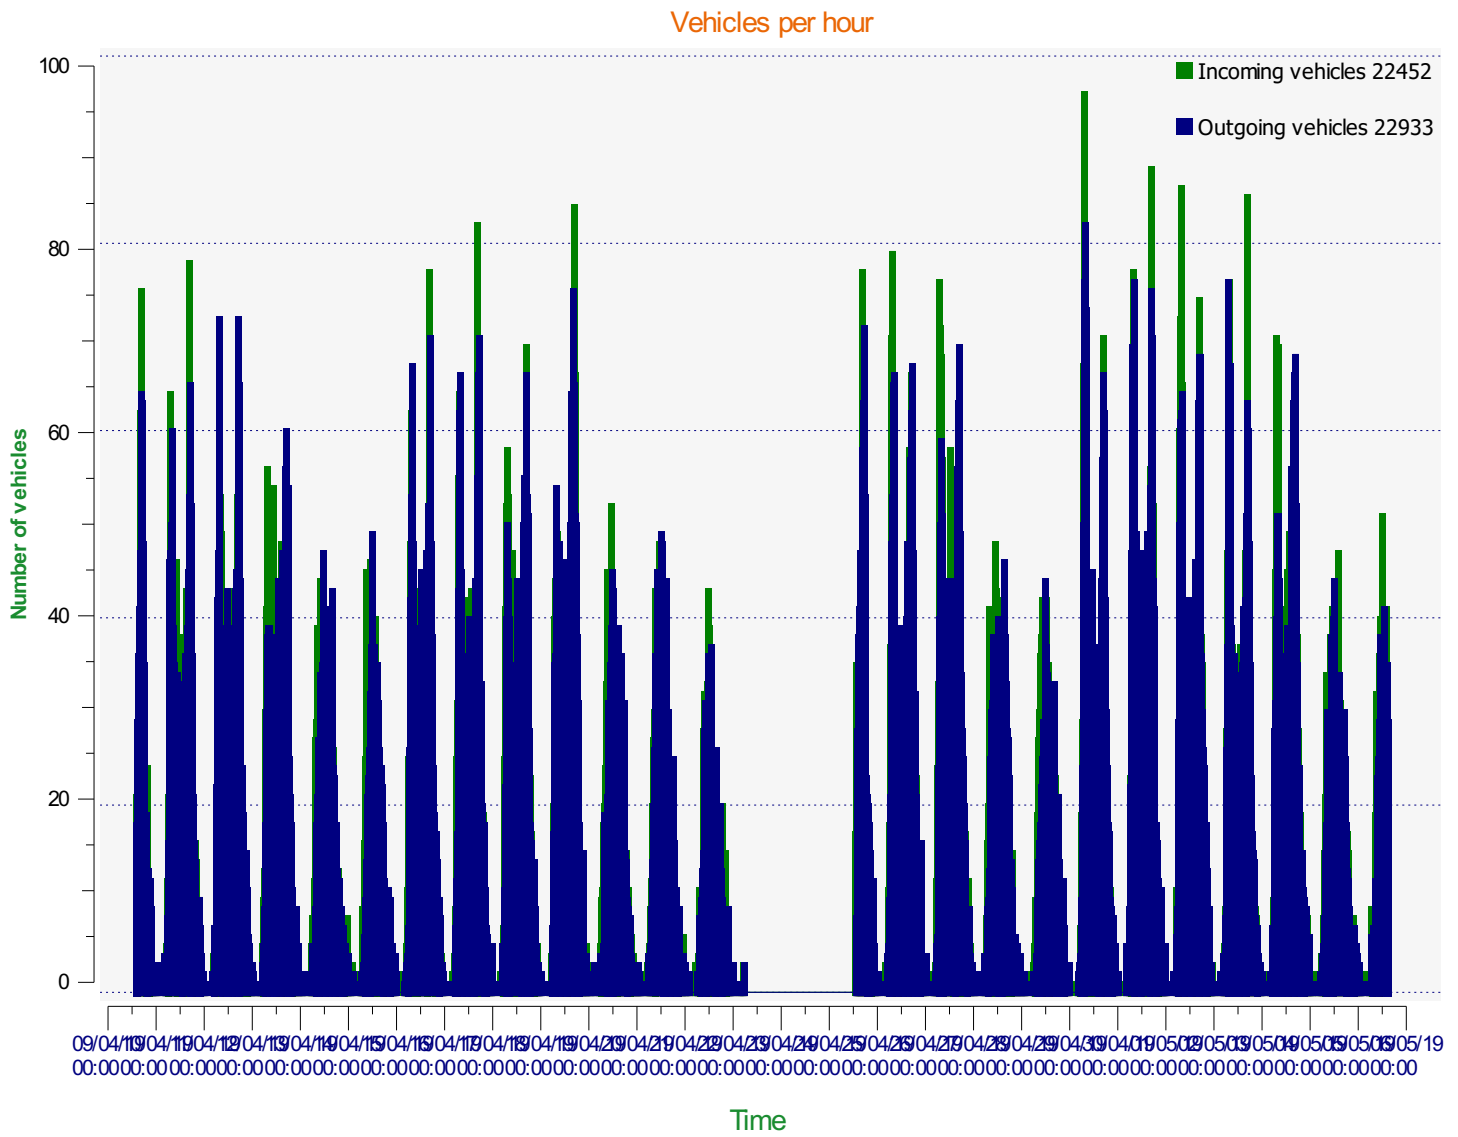

Start date: Tuesday, April 9, 2019 1:30 PM
End date: Sunday, May 5, 2019 2:30 PM

Location: Wood End

Comments: Incoming direction heading out of the village,
 viewing the SID data.
 Outgoing direction heading into the village,
 not viewing the SID data.
 Fastest speed: 77mph on 18.4.19

Outgoing vehicles

Start date: Tuesday, April 9, 2019 1:30 PM
End date: Sunday, May 5, 2019 2:30 PM

Location: Wood End

Comments: Incoming direction heading out of the village,
viewing the SID data.
Outgoing direction heading into the village,
not viewing the SID data.
Fastest speed: 77mph on 18.4.19