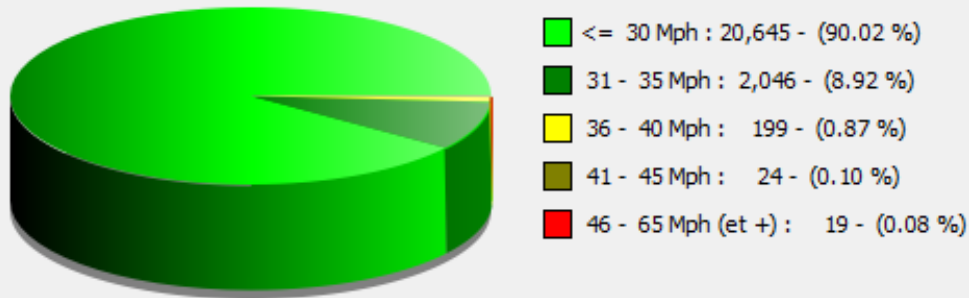

Outgoing vehicles

Start date: Tuesday, April 9, 2019 1:30 PM
End date: Sunday, May 5, 2019 2:30 PM

Location: Wood End

Comments: Incoming direction heading out of the village,
viewing the SID data.
Outgoing direction heading into the village,
not viewing the SID data.
Fastest speed: 77mph on 18.4.19