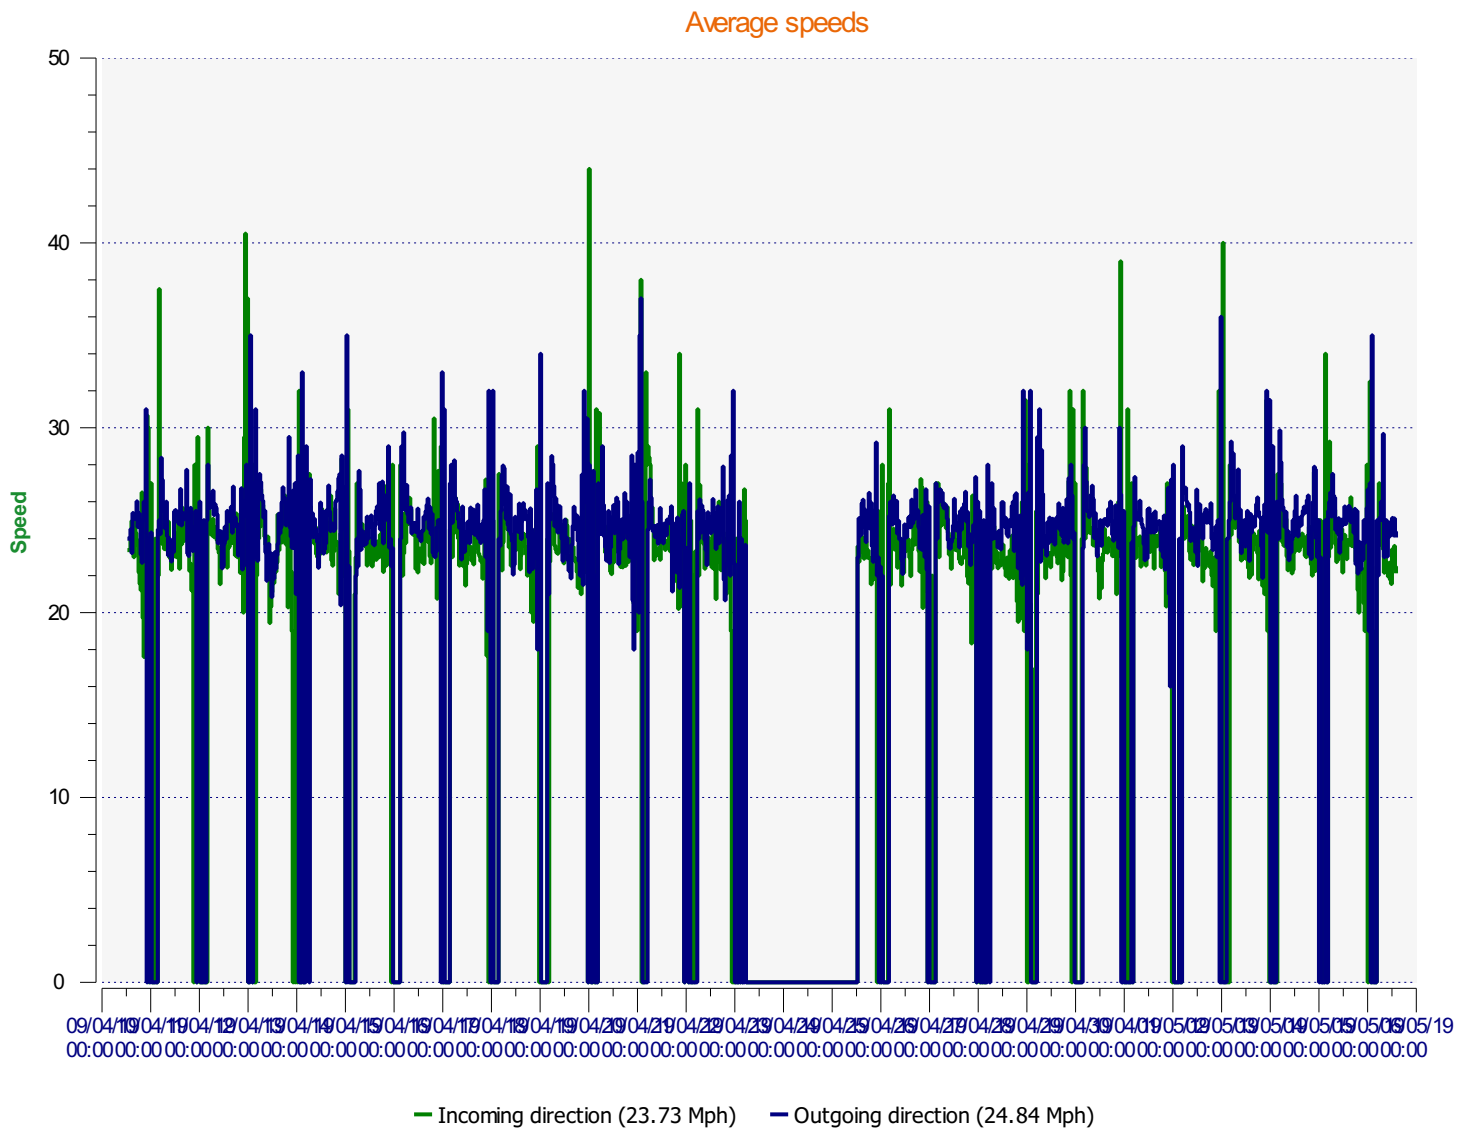

Élan Cité

DÉTECTER • INFORMER • SÉCURISER

Start date: Tuesday, April 9, 2019 1:30 PM
End date: Sunday, May 5, 2019 2:30 PM

Location: Wood End

Comments: Incoming direction heading out of the village,
viewing the SID data.
Outgoing direction heading into the village,
not viewing the SID data.
Fastest speed: 77mph on 18.4.19

Outgoing vehicles

Start date: Tuesday, April 9, 2019 1:30 PM
End date: Sunday, May 5, 2019 2:30 PM

Location: Wood End

Comments: Incoming direction heading out of the village,
viewing the SID data.
Outgoing direction heading into the village,
not viewing the SID data.
Fastest speed: 77mph on 18.4.19

Speed percentiles (incoming)

V30: 21.00Mph **V50:** 23.00Mph **V85:** 26.00Mph

Start date: Tuesday, April 9, 2019 1:30 PM
End date: Sunday, May 5, 2019 2:30 PM

Location: Wood End

Comments: Incoming direction heading out of the village,
viewing the SID data.
Outgoing direction heading into the village,
not viewing the SID data.
Fastest speed: 77mph on 18.4.19

Speed percentile(outgoing)

V30: 22.00Mph **V50:** 24.00Mph **V85:** 27.00Mph

Start date: Tuesday, April 9, 2019 1:30 PM
End date: Sunday, May 5, 2019 2:30 PM

Location: Wood End

Comments: Incoming direction heading out of the village,
viewing the SID data.
Outgoing direction heading into the village,
not viewing the SID data.
Fastest speed: 77mph on 18.4.19