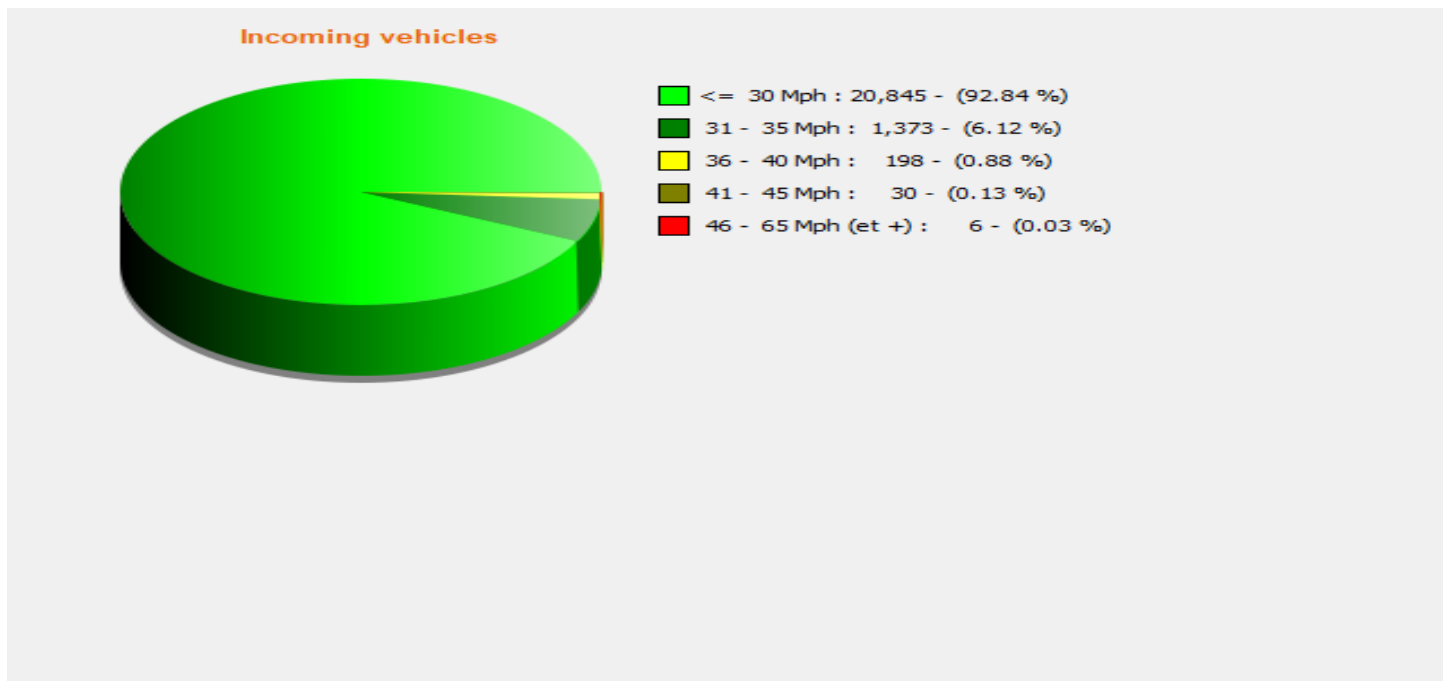

Start date: Tuesday, April 9, 2019 1:30 PM
End date: Sunday, May 5, 2019 2:30 PM

Location: Wood End

Comments: Incoming direction heading out of the village,
viewing the SID data.
Outgoing direction heading into the village,
not viewing the SID data.
Fastest speed: 77mph on 18.4.19