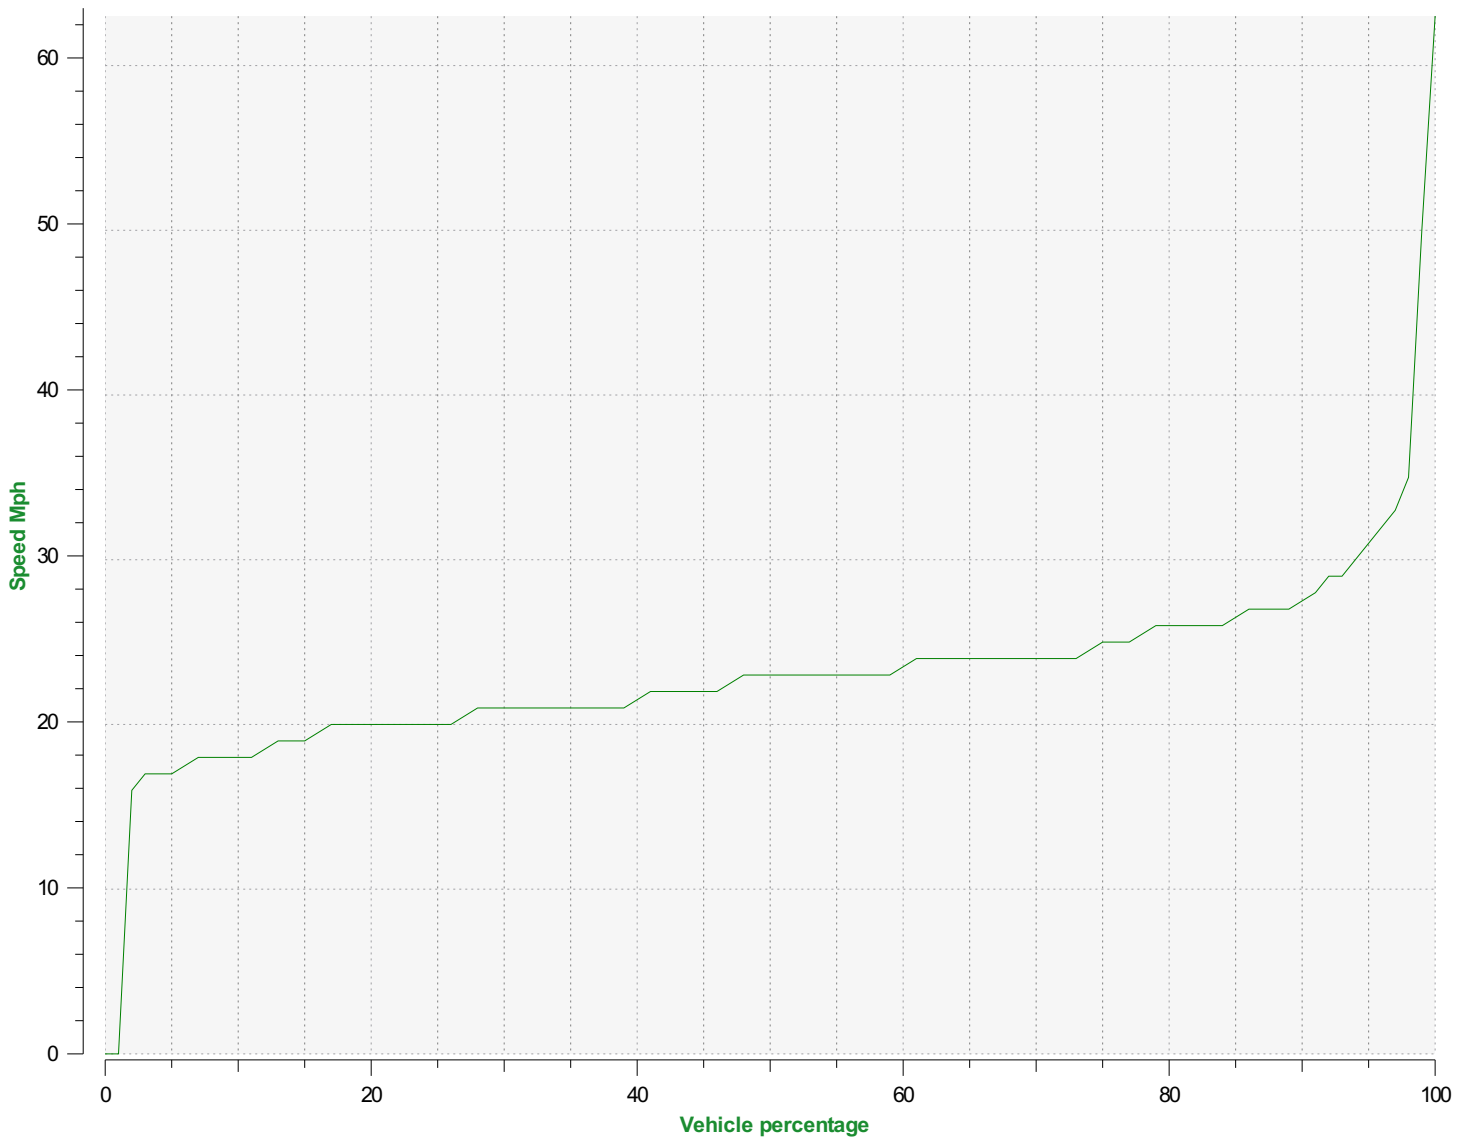

Start date: Tuesday, April 9, 2019 1:30 PM
End date: Sunday, May 5, 2019 2:30 PM

Location: Wood End

Comments: Incoming direction heading out of the village,
viewing the SID data.
Outgoing direction heading into the village,
not viewing the SID data.
Fastest speed: 77mph on 18.4.19

Outgoing vehicles

Start date: Tuesday, April 9, 2019 1:30 PM
End date: Sunday, May 5, 2019 2:30 PM

Location: Wood End

Comments: Incoming direction heading out of the village,
viewing the SID data.
Outgoing direction heading into the village,
not viewing the SID data.
Fastest speed: 77mph on 18.4.19

Speed percentiles (incoming)

V30: 21.00Mph **V50:** 23.00Mph **V85:** 26.00Mph

Start date: Tuesday, April 9, 2019 1:30 PM
End date: Sunday, May 5, 2019 2:30 PM

Location: Wood End

Comments: Incoming direction heading out of the village,
viewing the SID data.
Outgoing direction heading into the village,
not viewing the SID data.
Fastest speed: 77mph on 18.4.19